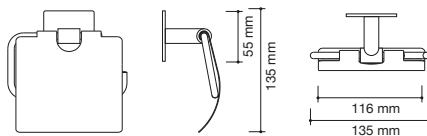

ref.: 00381

portarrollos con tapa
latón y aleación negro

toilet roll holder with cover
brass and alloy black

porte-papier avec couvercle
laiton et alliage noir

porta rolos com tampa
latão e liga preto

portarotolo coperto
ottone e lega nero

toilettenpapierhalter mit deckel
messing und legierung schwarz