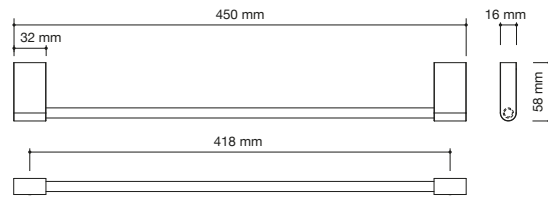

45 cm

ref.: 00273

toallero barra
latón cromo

towel rail
brass chrome

barre porte-serviette
laiton chrome

toalheiro
latão cromo

portasalviette
ottone cromato

badetuchhalter
messing chrom