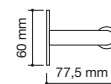

ref.: 00372

portarrollos sin tapa
latón negro

toilet roll holder without cover
brass black

porte-papier sans couvercle
laiton noir

porta rolos sem tampa
latão preto

portarotolo
ottone nero

toilettenpapierhalter ohne deckel
messing schwarz