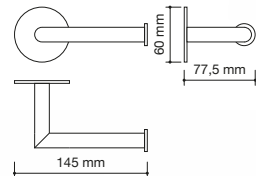

ref.: 00352

portarrollos sin tapa
latón cromo

toilet roll holder without cover
brass chrome

porte-papier sans couvercle
laiton chrome

porta rolos sem tampa
latão cromo

portarotolo
ottone cromato

toilettenpapierhalter ohne deckel
messing chrom