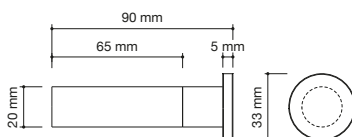

ref.: 00279

tope para puerta | mampara
latón cromo | elastómero

door | shower cabinet stopper
brass chrome | elastomer

butoir de porte | paroi douche
laiton chrome | élastomère

parador de porta | divisória duche
latão cromo | elastômero

fermaporta | cabina doccia
ottone cromato | elastomero

tür- u. duschkabinestopper
messing chrom | elastomere