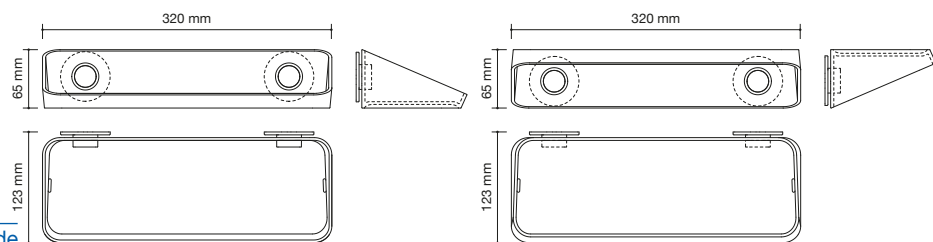

ref.: 00094

repisa | estante grande
composite blanco

container | big shelf
white composite

container | tablette grande
composite blanc

contenedor | prateleira grande
compósito branco

container | mensola grande
composito bianco

Container | große Ablage
Komposit weiß