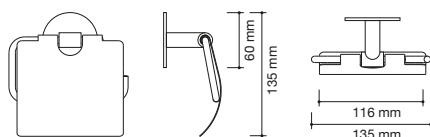

ref.: 00371

portarrollos con tapa
latón y aleación negro

toilet roll holder with cover
brass and alloy black

porte-papier avec couvercle
laiton et alliage noir

porta rolos com tampa
latão e liga preto

portarotolo coperto
ottone e lega nero

toilettenpapierhalter mit deckel
messing und legierung schwarz