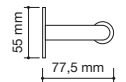

ref.: 00382

portarrollos sin tapa
latón negro

toilet roll holder without cover
brass black

porte-papier sans couvercle
laiton noir

porta rolos sem tampa
latão preto

portarotolo
ottone nero

toilettenpapierhalter ohne deckel
messing schwarz