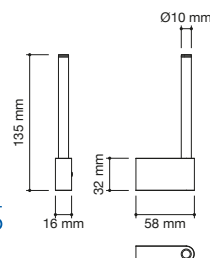

ref.: 00277

portarrollos repuesto
latón cromo

toilet roll holder
brass chrome

porte-papier réserve
laiton chrome

porta rolos substituição
latão cromo

portarotolo riserva
ottone cromato

ersatzrollenhalter
messing chrom