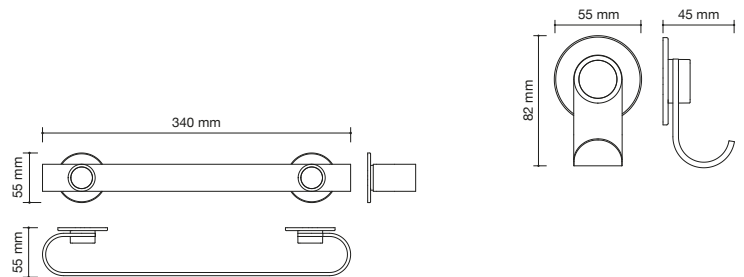

34 cm

ref.: 00099

toallero barra
composite blanco | inox. cromo

towel rail
white composite | stainless steel chrome

barre porte-serviette
composite blanc | acier inox. chrome

toalheiro
compósito branco | aço inox. cromo

portasalviette
composito bianco | acciaio inoss. cromato

Handtuchhalter
Komposit weiß | Edelstahl chrom