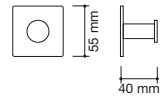

pixel black COLLECTION

3M™

accesorios de baño | bathroom accessories

ref.: 00380

toallero anilla
latón negro

towel ring
brass black

anneau porte-serviette
laiton noir

toalheiro anilha
latão preto

portasalvietta anello
ottone nero

handtuchring
messing schwarz

ref.: 00384

percha
latón negro

hook
brass black

crochet
laiton noir

cabide
latão preto

appendiabiti
ottone nero

handtuchhaken
messing schwarz

49,5 cm

ref.: 00383

toallero barra
latón negro

towel rail
brass black

barre porte-serviette
laiton noir

toalheiro
latão preto

portasalvietta
ottone nero

badetuchhalter
messing schwarz

ref.: 00381

portarrollos con tapa
latón y aleación negro

toilet roll holder with cover
brass and alloy black

porte-papier avec couvercle
laiton et alliage noir

porta rolos com tampa
latão e liga preto

portarotolo coperto
ottone e lega nero

toilettenpapierhalter mit deckel
messing und legierung schwarz

ref.: 00382

portarrollos sin tapa
latón negro

toilet roll holder without cover
brass black

porte-papier sans couvercle
laiton noir

porta rolos sem tampa
latão preto

portarotolo
ottone nero

toilettenpapierhalter ohne deckel
messing schwarz