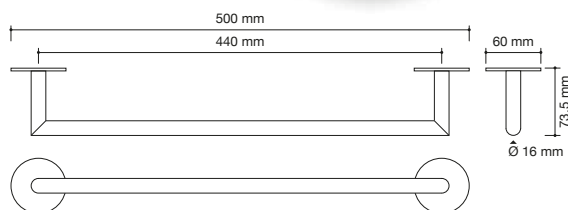

ref.: 00374

percha
latón negro

hook
brass black

crochet
laiton noir

cabide
latão preto

appendiabiti
ottone nero

handtuchhaken
messing schwarz

50 cm

ref.: 00373

toallero barra
latón negro

towel rail
brass black

barre porte-serviette
laiton noir

toalheiro
latão preto

portasalviette
ottone nero

badetuchhalter
messing schwarz