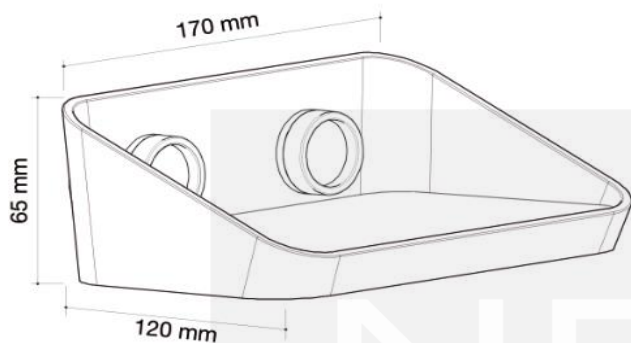

ref.: 00095

jabonera MMCOLLECTION

soap dish MMCOLLECTION

porte-savon MMCOLLECTION

saboneteira MMCOLLECTION

portasapone MMCOLLECTION