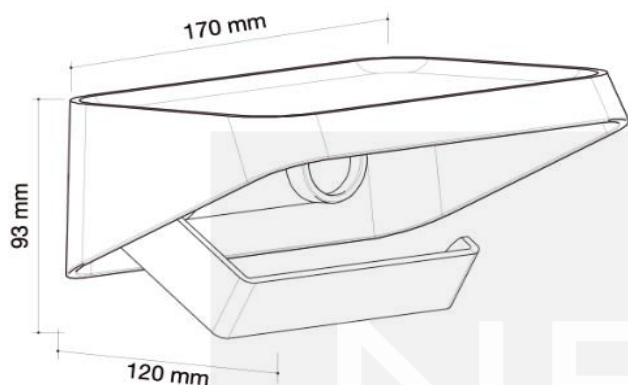

ref.: 00098

portarrollos MMCOLLECTION

toilet roll holder MMCOLLECTION

porte-rouleau MMCOLLECTION

porta rolos MMCOLLECTION

portarotolo MMCOLLECTION